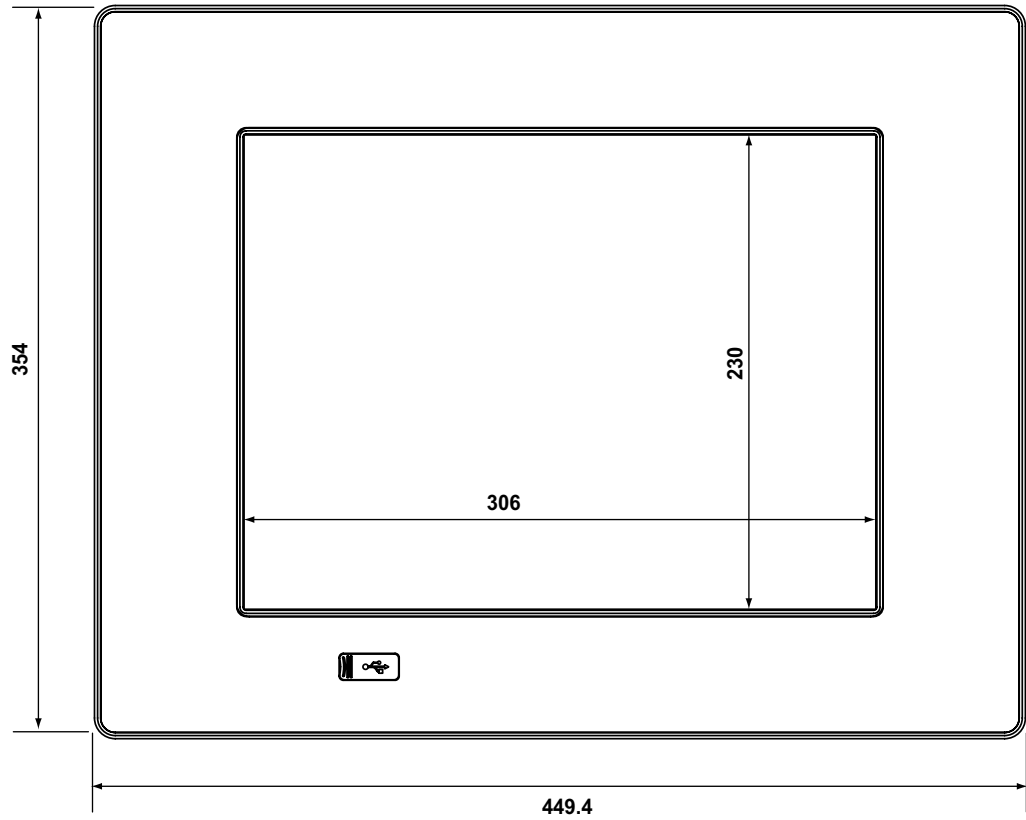

GN Series Dimensions

Dimension	GN07	GN10	GN12	GN15
Height	168mm	277mm	312mm	354mm
Width	235mm	348mm	380mm	449.4mm
Depth (total)	50.3mm	49.6mm	57.1mm	55.6mm
Depth (without front plate)	47.3mm	45.6mm	51.1mm	51.6mm
Weight	2.6kg	3.6kg	4.9kg	6.5kg

Front Views

GN07

GN10

GN12

GN15

Rear and Right Side Views

GN07

GN10