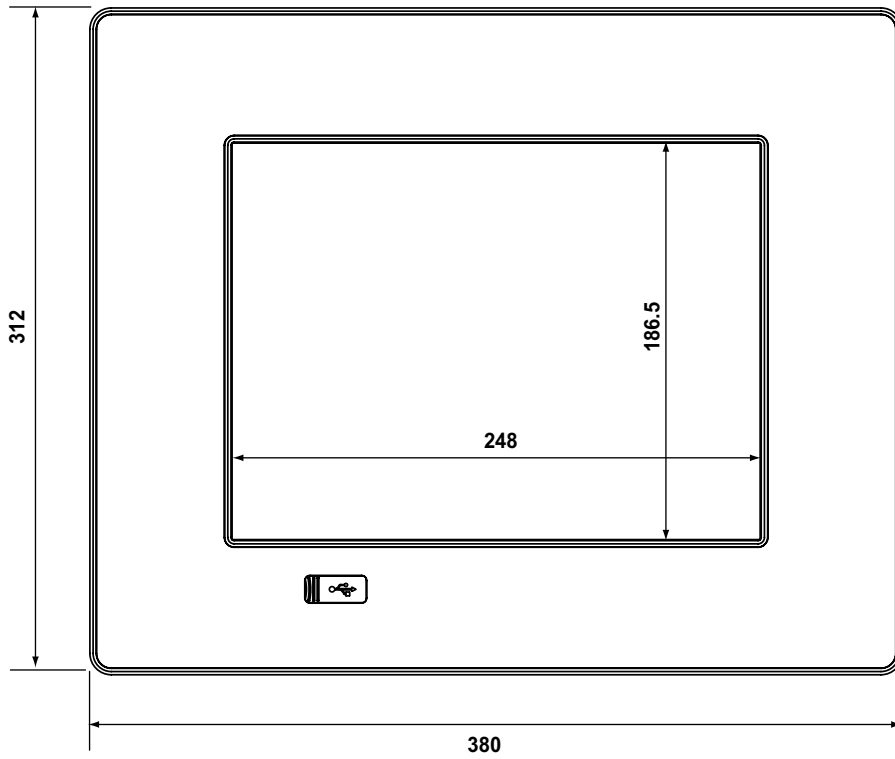

GN Series Dimensions

Dimension	GN07	GN10	GN12	GN15
Height	168mm	277mm	312mm	354mm
Width	235mm	348mm	380mm	449.4mm
Depth (total)	50.3mm	49.6mm	57.1mm	55.6mm
Depth (without front plate)	47.3mm	45.6mm	51.1mm	51.6mm
Weight	2.6kg	3.6kg	4.9kg	6.5kg

Front Views

GN07

GN10

GN12

GN15

Rear and Right Side Views

GN07

GN10