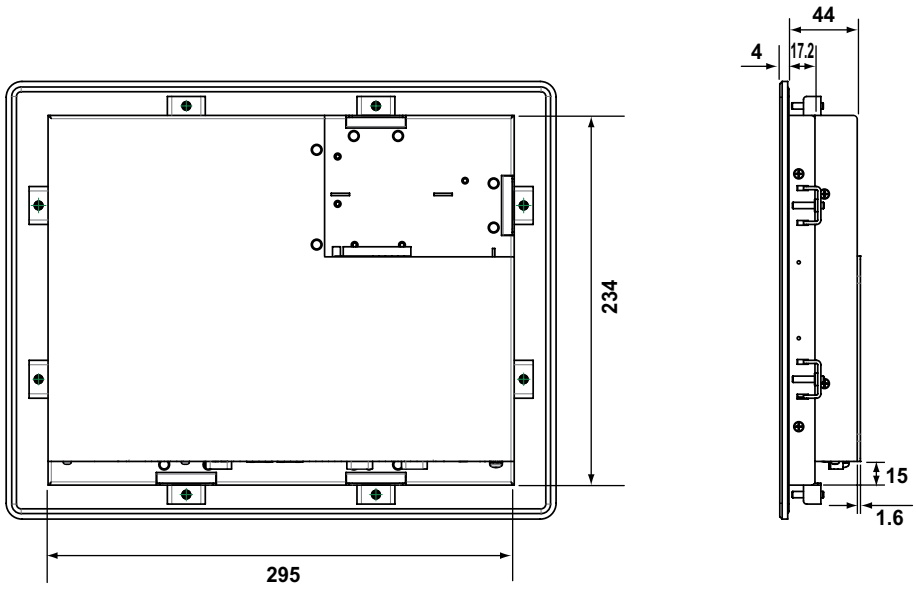

GN Series Dimensions

Dimension	GN07	GN10	GN12	GN15
Height	168mm	277mm	312mm	354mm
Width	235mm	348mm	380mm	449.4mm
Depth (total)	50.3mm	49.6mm	57.1mm	55.6mm
Depth (without front plate)	47.3mm	45.6mm	51.1mm	51.6mm
Weight	2.6kg	3.6kg	4.9kg	6.5kg

Front Views

GN07

GN10

GN12

GN15

Rear and Right Side Views

GN07

GN10