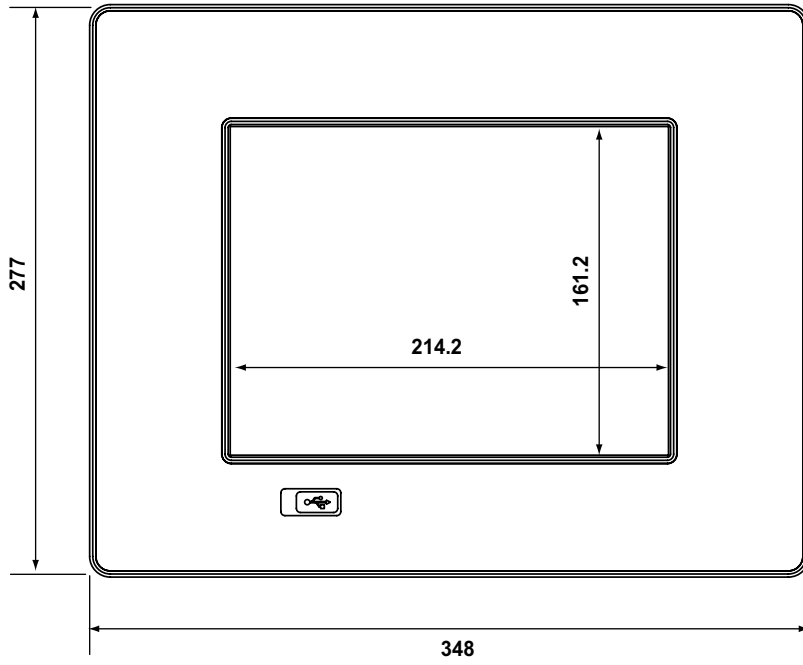

GN Series Dimensions

Dimension	GN07	GN10	GN12	GN15
Height	168mm	277mm	312mm	354mm
Width	235mm	348mm	380mm	449.4mm
Depth (total)	50.3mm	49.6mm	57.1mm	55.6mm
Depth (without front plate)	47.3mm	45.6mm	51.1mm	51.6mm
Weight	2.6kg	3.6kg	4.9kg	6.5kg

Front Views

GN07

GN10

GN12

GN15

Rear and Right Side Views

GN07

GN10