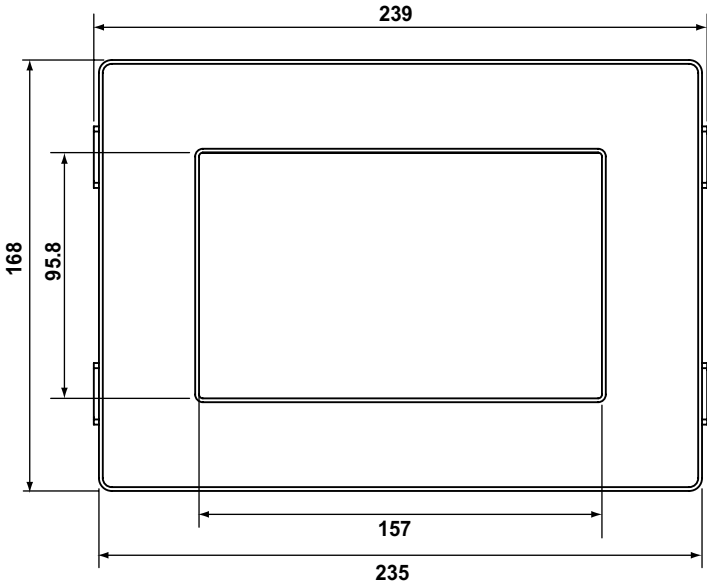

GN Series Dimensions

Dimension	GN07	GN10	GN12	GN15
Height	168mm	277mm	312mm	354mm
Width	235mm	348mm	380mm	449.4mm
Depth (total)	50.3mm	49.6mm	57.1mm	55.6mm
Depth (without front plate)	47.3mm	45.6mm	51.1mm	51.6mm
Weight	2.6kg	3.6kg	4.9kg	6.5kg

Front Views

GN07

GN10

GN12

GN15

Rear and Right Side Views

GN07

GN10