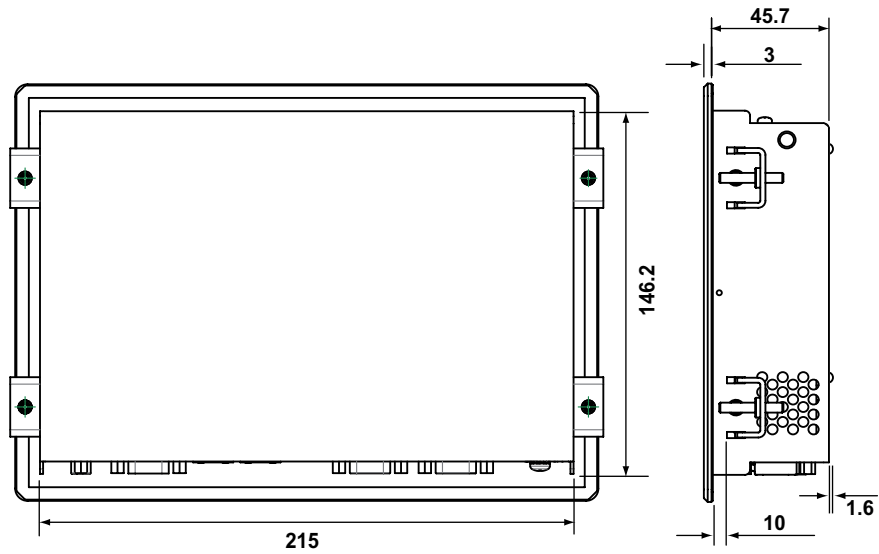

Rear and Right Side Views

GN07